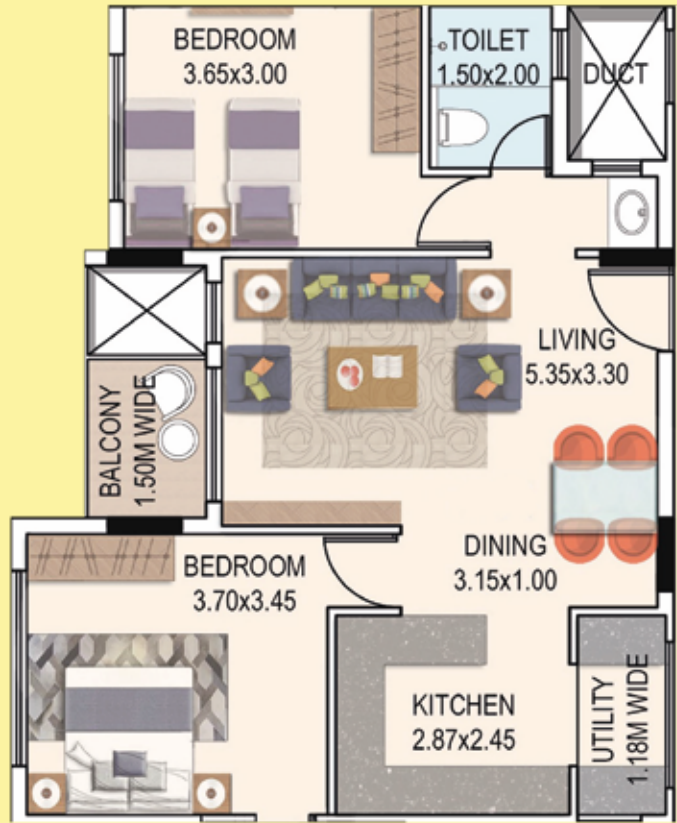

### Swanky Spaces for Revered Retail Brands.

Anand Elite has been designed as a mixed-use project. It features 24 swanky retail spaces and span a wide variety of saleable areas. Considering the central location, it's a sure-shot winner for retail brands looking to expand their presence. Investing here will fetch your brand unmatched visibility and generate continuous business. All you need to do is hire an extra-large sales force.

## Thoughtful Layouts Lead to Happier Futures.

3 - BHK

2 - BHK

Penthouse

Right next to  
Joggers Park

SMRC Hospital  
450 m.

Schools  
500 m.

Dabolim Int.  
Airport - 5 min.