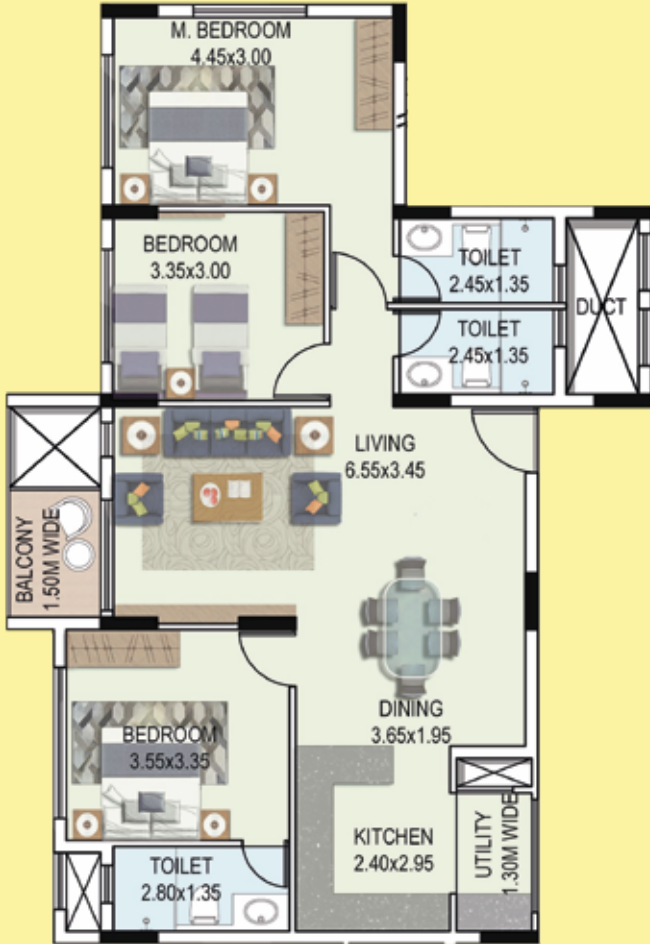

Thoughtful Layouts Lead to Happier Futures.

3 - BHK